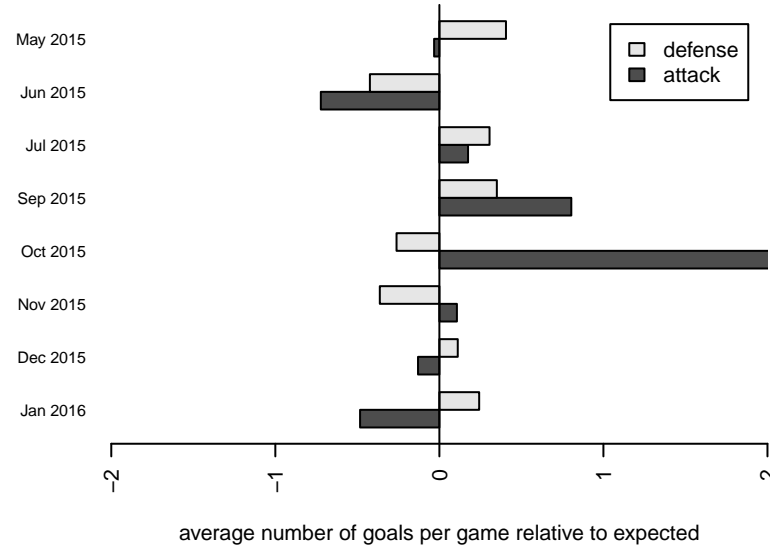

Performance relative to 13 month average