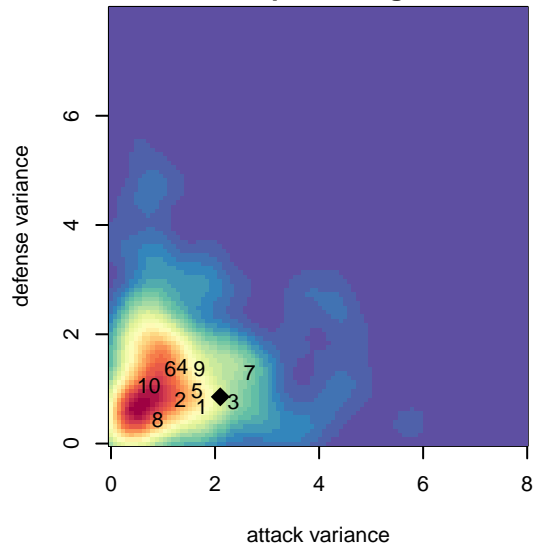

WPFC White B97

Washington Premier FC
 Tacoma, WA
 B97 total strength=1779
 attack=34.22 defense=25.79
 fall league = RCL B96 Div 1

alt names used:
 WPFC 97 W
 WPFC 97 White (WA)
 WASHINGTON PREMIER FC WPFC B97 WHI
 WPFC B97 White (B)
 WPFC B97 White

WPFC White B97
 Dots are actual minus expected GF (blue circles) and GA (red triangles).
 Blue line is smoothed change in attack strength. Red is smoothed change in defense strength.

**attack and defense variance (black dot)
relative to other teams
and top 10 in region**