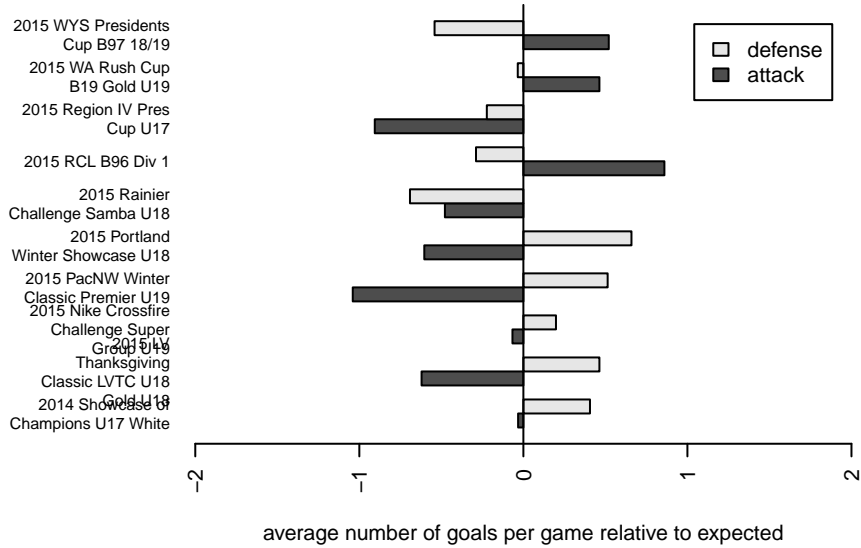

Performance relative to 13 month average