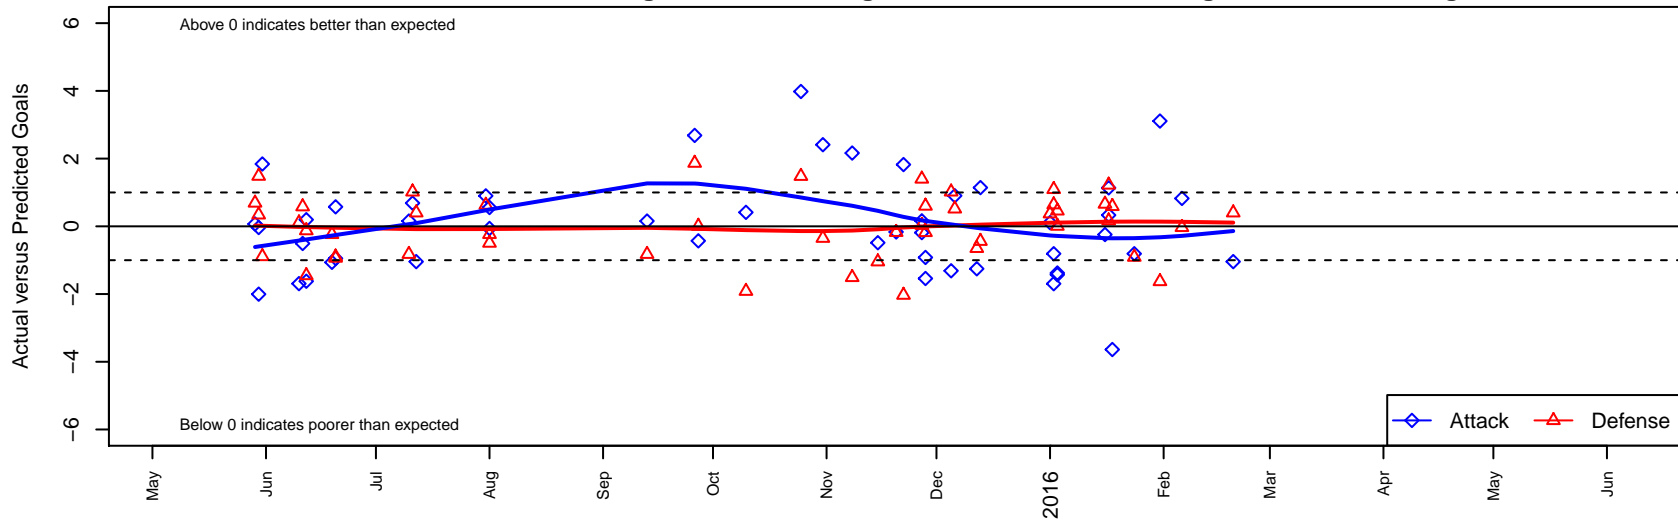

WPFC White B97

Washington Premier FC
 Tacoma, WA
 B97 total strength=1779
 attack=34.22 defense=25.79
 fall league = RCL B96 Div 1

alt names used:
 WPFC 97 W
 WPFC 97 White (WA)
 WASHINGTON PREMIER FC WPFC B97 WHI
 WPFC B97 White (B)
 WPFC B97 White

Venues played:
 2014 Showcase of Champions U17 White
 2015 Region IV Pres Cup U17
 2015 Rainier Challenge Samba U18
 2015 Nike Crossfire Challenge Super Group U'
 2015 WA Rush Cup B19 Gold U19
 2015 RCL B96 Div 1
 2015 LV Thanksgiving Classic LVTC U18 Gold
 2015 PacNW Winter Classic Premier U19
 2015 Portland Winter Showcase U18
 2015 WYS Presidents Cup B97 18/19

WPFC White B97
 Dots are actual minus expected GF (blue circles) and GA (red triangles).
 Blue line is smoothed change in attack strength. Red is smoothed change in defense strength.

**attack and defense variance (black dot)
relative to other teams
and top 10 in region**