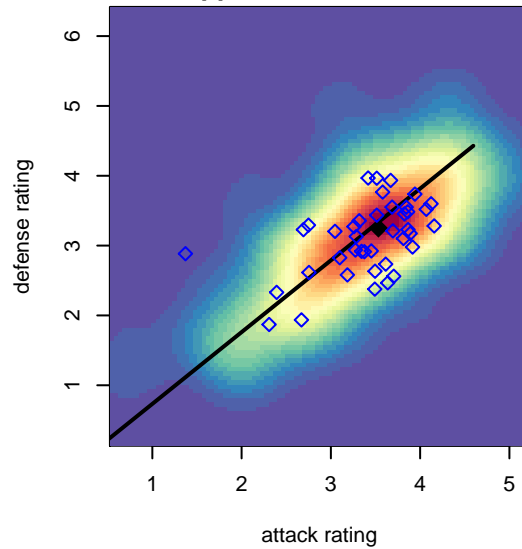

**attack and defense rating
relative to others at age
and all opponents in last 13 months**