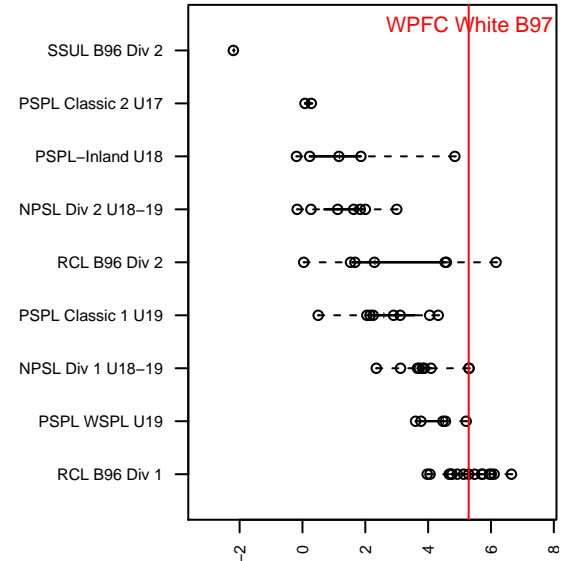

**attack and defense rating
relative to others at age
and all opponents in last 13 months**